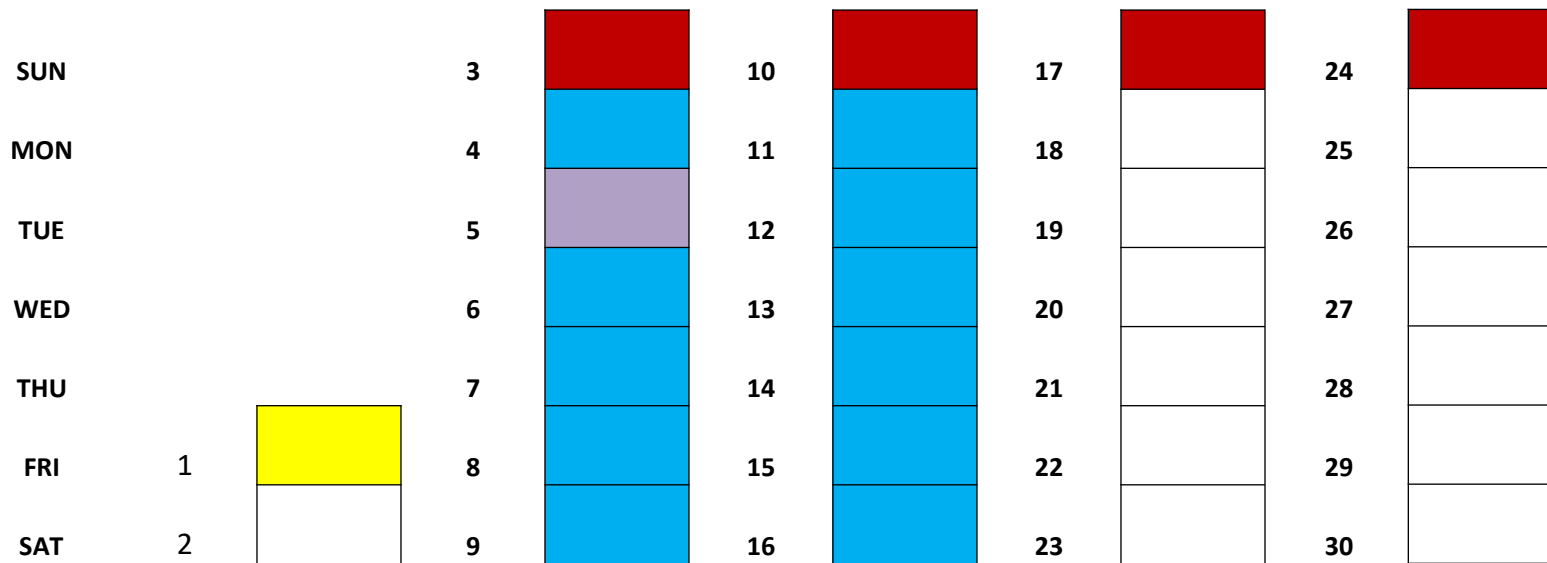

MAY

SUN		5		12		19		26	
MON		6		13		20		27	
TUE		7		14		21		28	
WED	1	8		15		22		29	
THU	2	9		16		23		30	
FRI	3	10		17		24		31	
SAT	4	11		18		25			

EUPHORIA -ANNUAL DAY

ELECTRICAL AND ELECTRONICS ENGINEERING

JUNE - CERTIFICATE COURSE (04.06.2019 - 17.06.2019)

MATLAB & SIMULINK