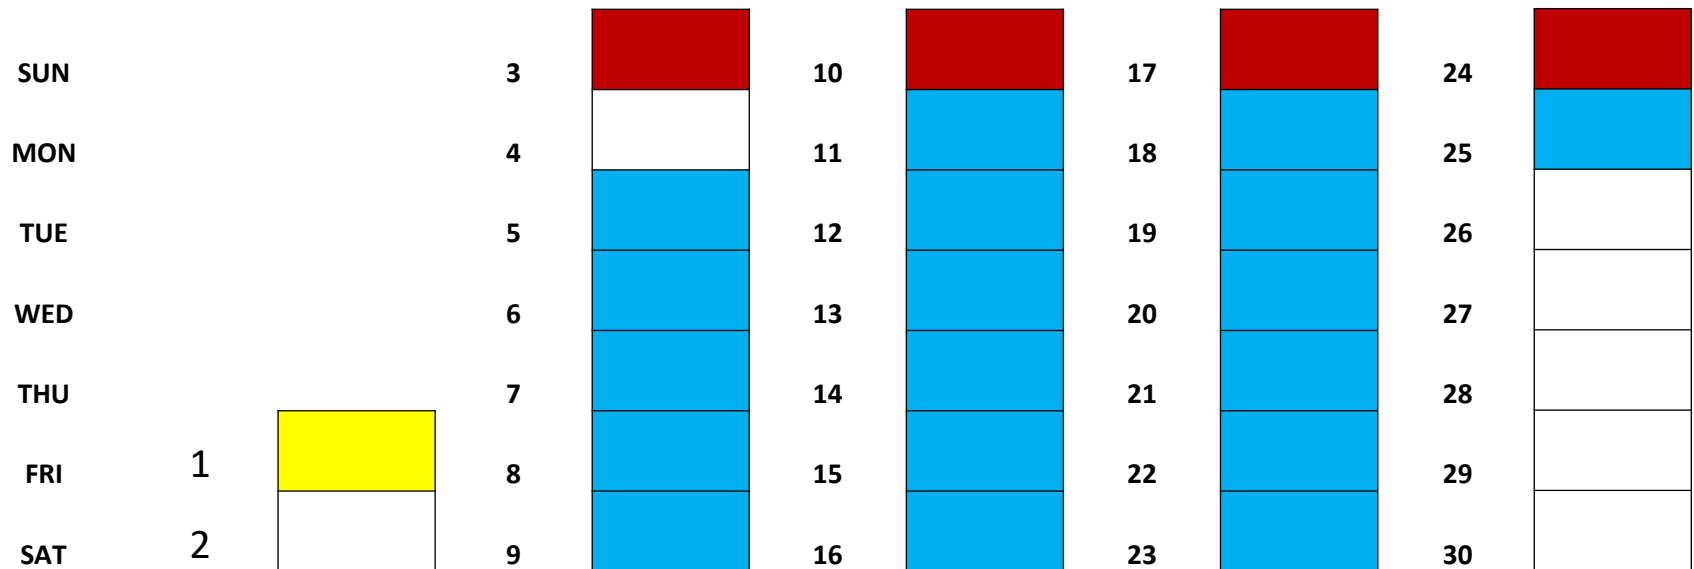

MECHANICAL ENGINEERING

JUNE - CERTIFICATE COURSE (05.06.2019 - 25.06.2019)

PRO-E