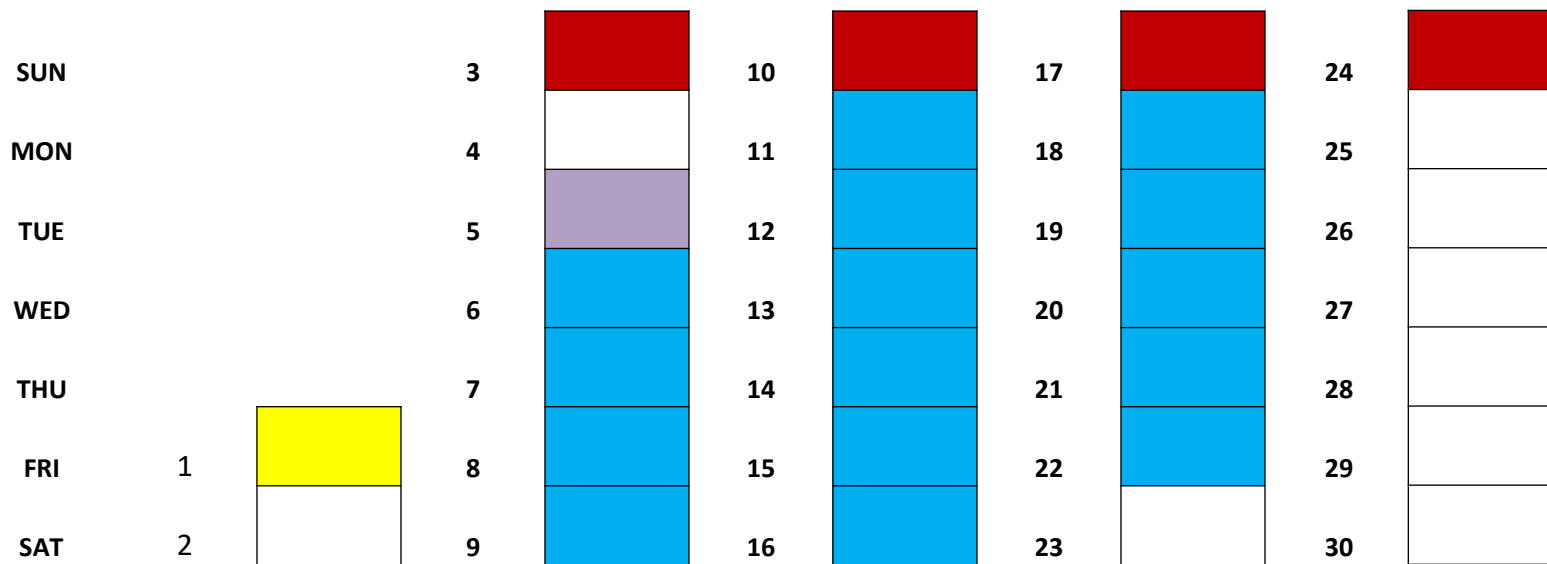

ELECTRICAL AND ELECTRONICS ENGINEERING

JUNE - CERTIFICATE COURSE (04.06.2019 - 17.06.2019)

MATLAB & SIMULINK

COMPUTER SCIENCE ENGINEERING

JUNE - CERTIFICATE COURSE (05.06.2019 - 22.06.2019)

FUNDAMENTALS OF PHYTHON