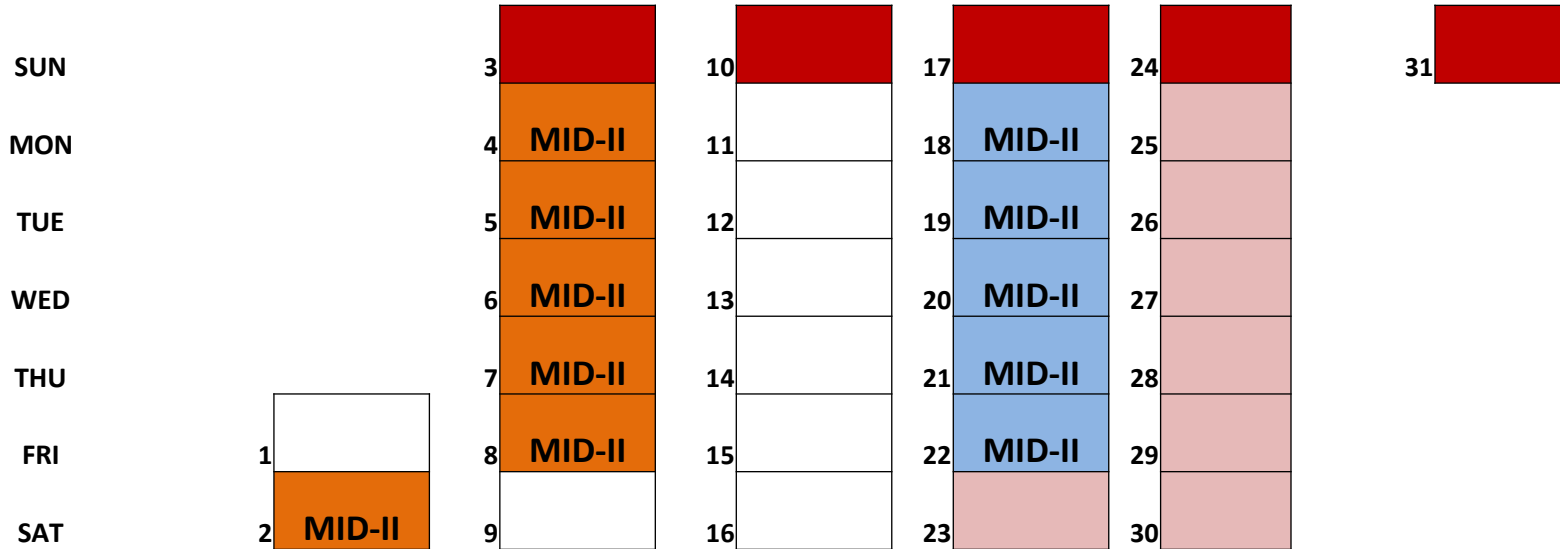

APRIL

SUN		5		12		19		26
MON		6		13	MID-II	20		27
TUE		7		14		21		28
WED	1	8		15	MID-II	22		29
THU	2	9		16		23		30
FRI	3	10		17		24		
SAT	4	11		18		25		

TELUGU NEW YEAR
RAMA NAVAMI
END EXAMINATIONS
PROJECT VIVA EXAMINATION

MAY 2020

II MID TERM EXAMINATIONS (I Year)
II MID TERM EXAMINATIONS
PRACTICAL EXAMINATION
END EXAMINATIONS